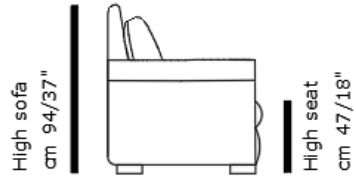

Technical Sheet for Retailers

MODEL MARCELLO

Depth seat
cm 58/23"

Depth sofa
cm 106/42"

Chair sofa bed
cm 131/52" **V101**

2 seater sofa bed
cm 181/71" **V078**

2,5 seater sofa bed
cm 201/79" **V100**

3 seater sofa bed
cm 221/87" **V039**

Depth sofa bed open
cm 223/88"

INTERIORS

Seat

Arms

Back

FOAM

FIBERFILL

PLUME D'OIE